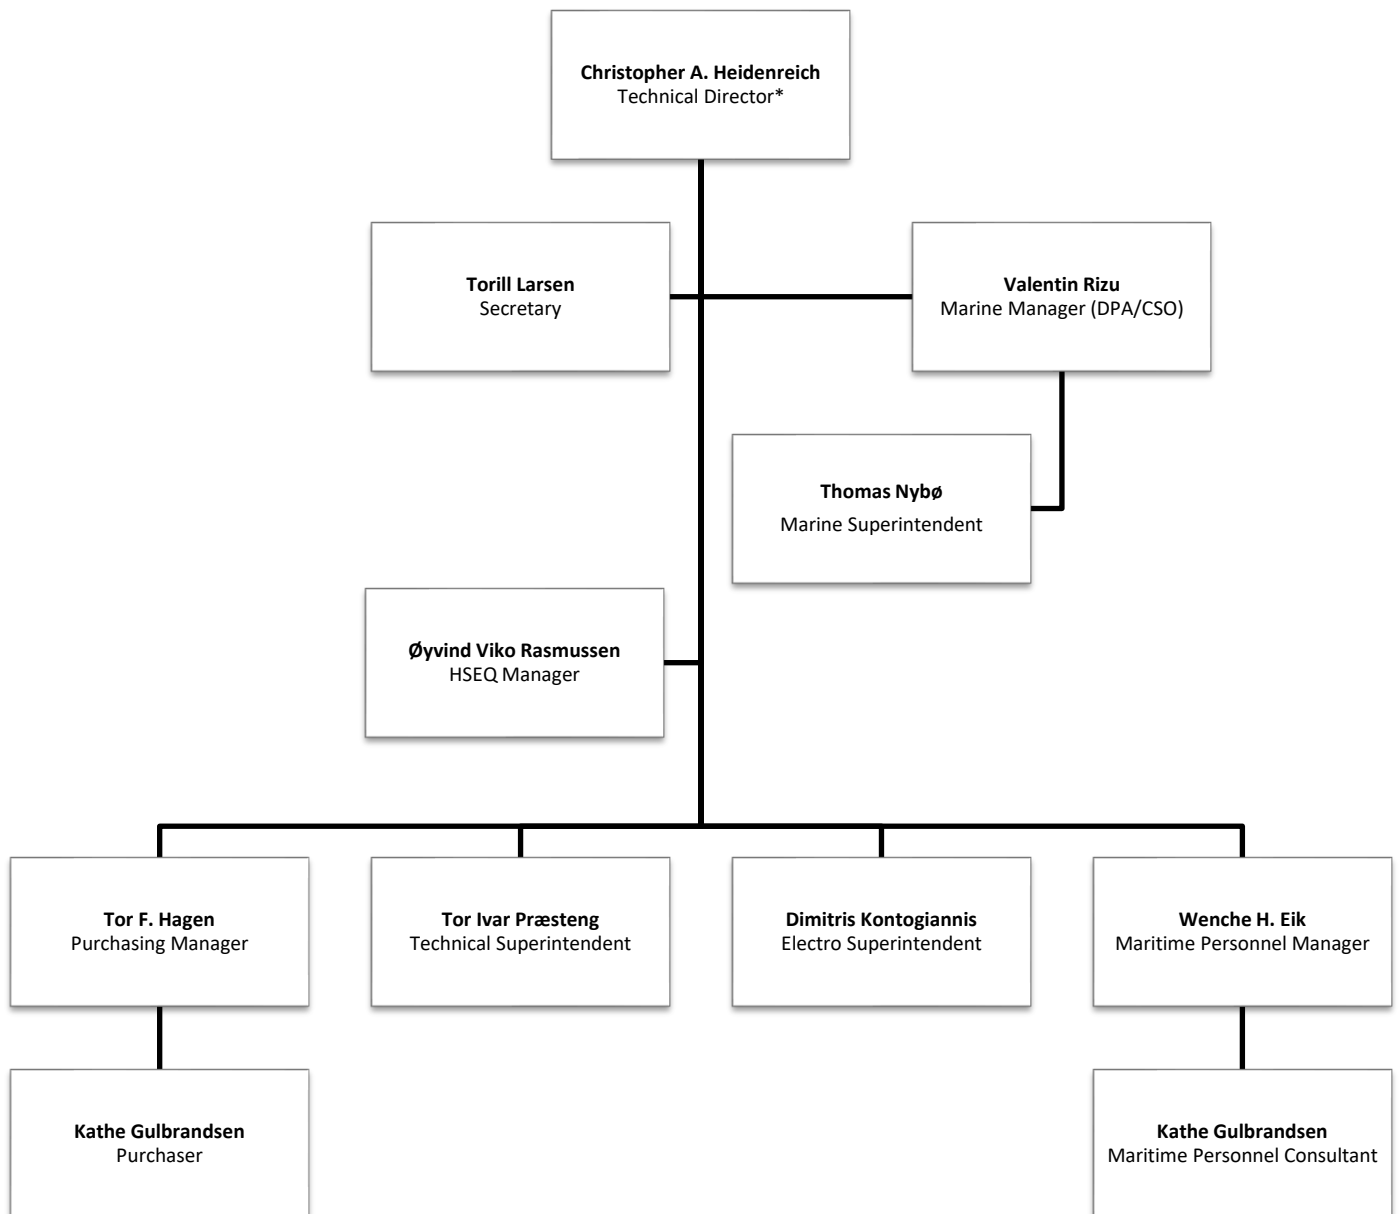

Poster #5-2

Organization chart – Awilco LNG Technical Management

* This position also includes the formal responsibilities as Managing Director and Fleet Manager